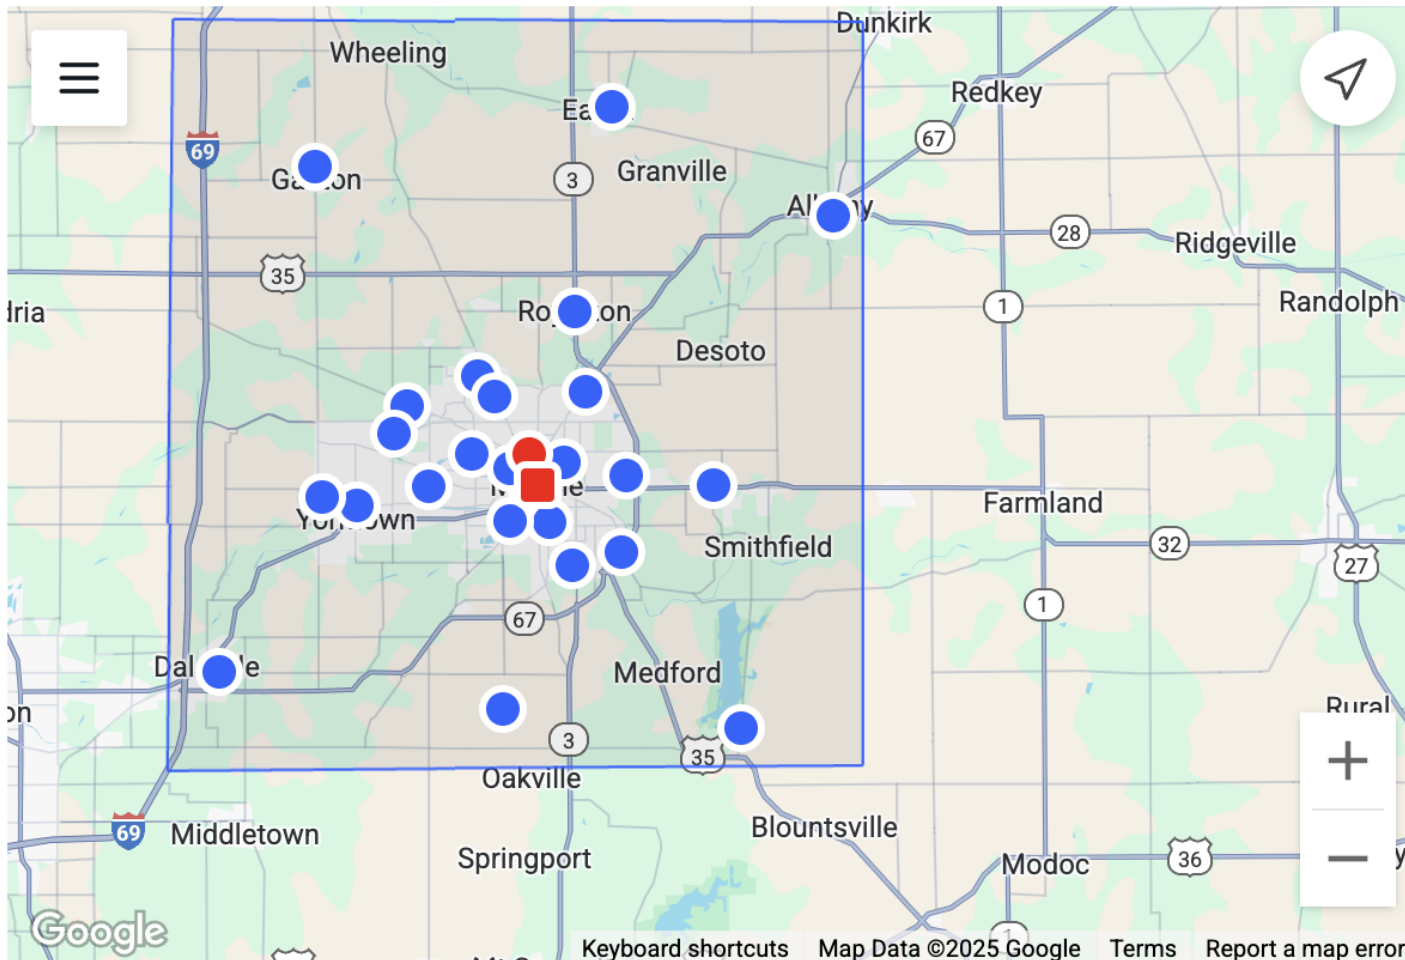

Progress in Voting

Key Improvements (2022 → 2024)

- Voter Registration Rank: Improved from 40th to 33rd nationally
- Voter Turnout Rank: Improved from 50th to 41st nationally

Challenges Ahead

- Participation remains well below national averages
- Midterm turnout continues to lag
- Disparities persist across education, income, and geography

Why should I vote?

LWV

Who determines who represents us?

2024: about 3/5 of the voters in Delaware County elected

- Three state legislators
- Two County Commissioners
- Three County Council Members
- Two Judges
- County Treasurer, Surveyor
- Various other officials

VOTE!

About 2/5 of the voters let other people choose who makes the rules for their home.

How do I find my polling location?

LWV

How do I find my polling location?

Find your Nearest Vote Center

Search: Riverside Historic District

Results: 27

FIRST PRESBYTERIAN CHURCH	(0.31 mi)
Vote Center Name	FIRST PRESBYTERIAN CHURCH
Address	1400 W RIVERSIDE AVE
Early Voting	No

FRIENDS MEMORIAL CHURCH	(0.65 mi)
Vote Center Name	FRIENDS MEMORIAL CHURCH
Address	418 W ADAMS ST
Early Voting	No